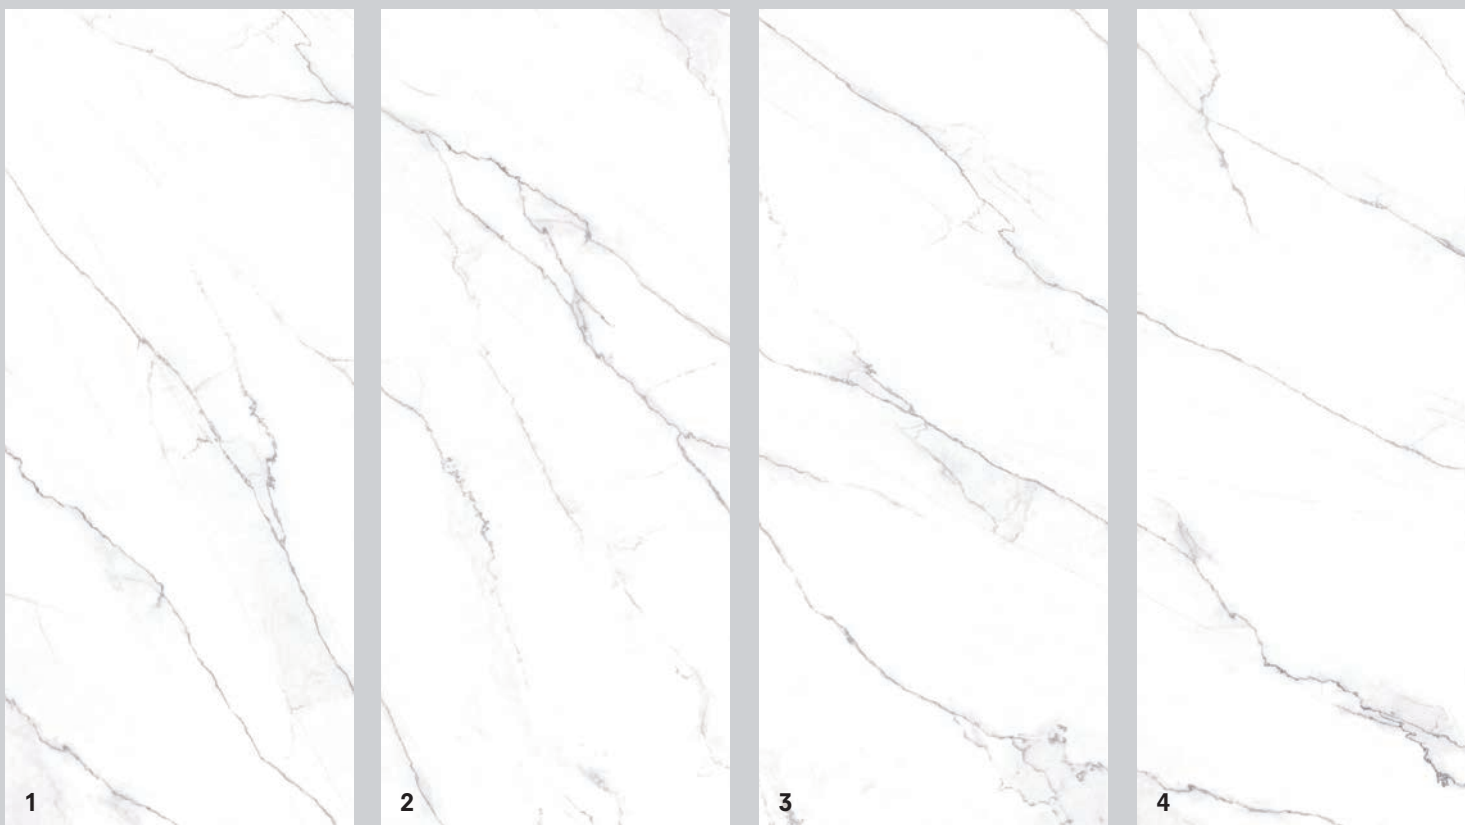

NEL FORMATO 120X278 IL "LINCOLN" È PRODOTTO IN 5 DIFFERENTI FACCE PER ACCENTUARE L'EFFETTO NATURALE TIPICO DEL MARMO. IN FASE DI APPONTAMENTO DELL'ORDINE, LA SELEZIONE DELLE FACCE È RANDOM, PERTANTO LA VENATURA RAFFIGURATA SI AGGANCIA ALLA QUINTA PER GARANTIRE UNA SOLUZIONE INFINITA. L'EFFETTO VENA CONTINUA FRA I DIVERSI PEZZI È SOGGETTA ALLA TOLLERANZA TIPICA DEL PRODOTTO LAPIDEO. **QUALORA SIA RICHIESTA LA VENATURA**