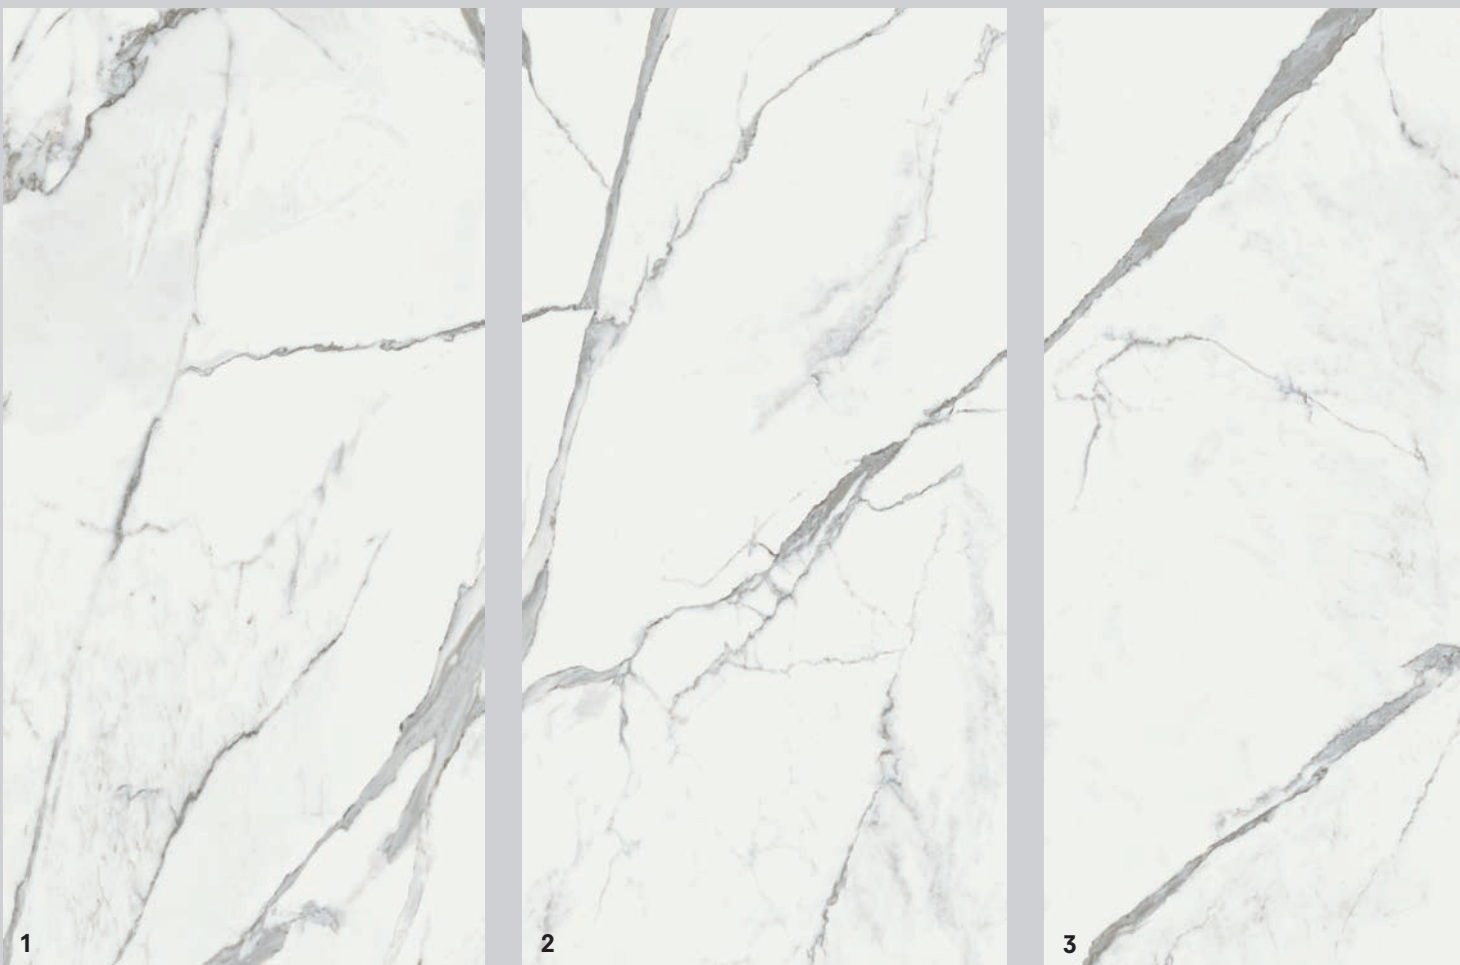

NEL FORMATO 160X320 IL "CALACATTA WHITE" È PRODOTTO IN 4 DIFFERENTI FACCE PER ACCENTUARE L'EFFETTO NATURALE TIPICO DEL MARMO. IN FASE DI APPONTAMENTO DELL'ORDINE, LA SELEZIONE DELLE FACCE È RANDOM, PERTANTO LA
LA STRA RAFFIGURATA SI AGGANCIA ALLA QUARTA PER GARANTIRE UNA SOLUZIONE INFINITA. L'EFFETTO VENA CONTINUA FRA I DIVERSI PEZZI È SOGGETTA ALLA TOLLERANZA TIPICA DEL PRODOTTO LAPIDEO. **QUALORA SIA RICHIESTA LA VENATURA**