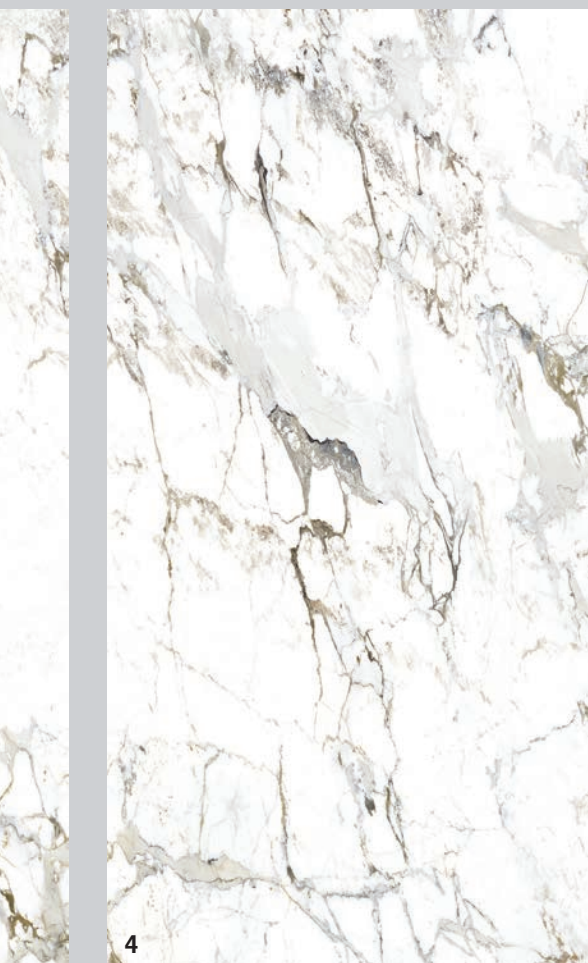

LA PRIMA LASTRA CONTINUATIVA FRA I DIVERSI PEZZI NON È GARANTITA. RISPETTARE LA SUCCESSIONE RAFFIGURATA PER RICREARE LA SINCRONIZZAZIONE. LA PRIMA LASTRA CONTINUATIVA SARÀ PREVISTO UN SUPPLEMENTO DI PREZZO.

MAR-INF

160x320 120x278 $\frac{\pm}{\pm}$ 6,5mm
80x180 $\frac{\pm}{\pm}$ 9mm

Glossy, Honed Rettificato

Gres porcellanato
Porcelain stoneware

INKJET