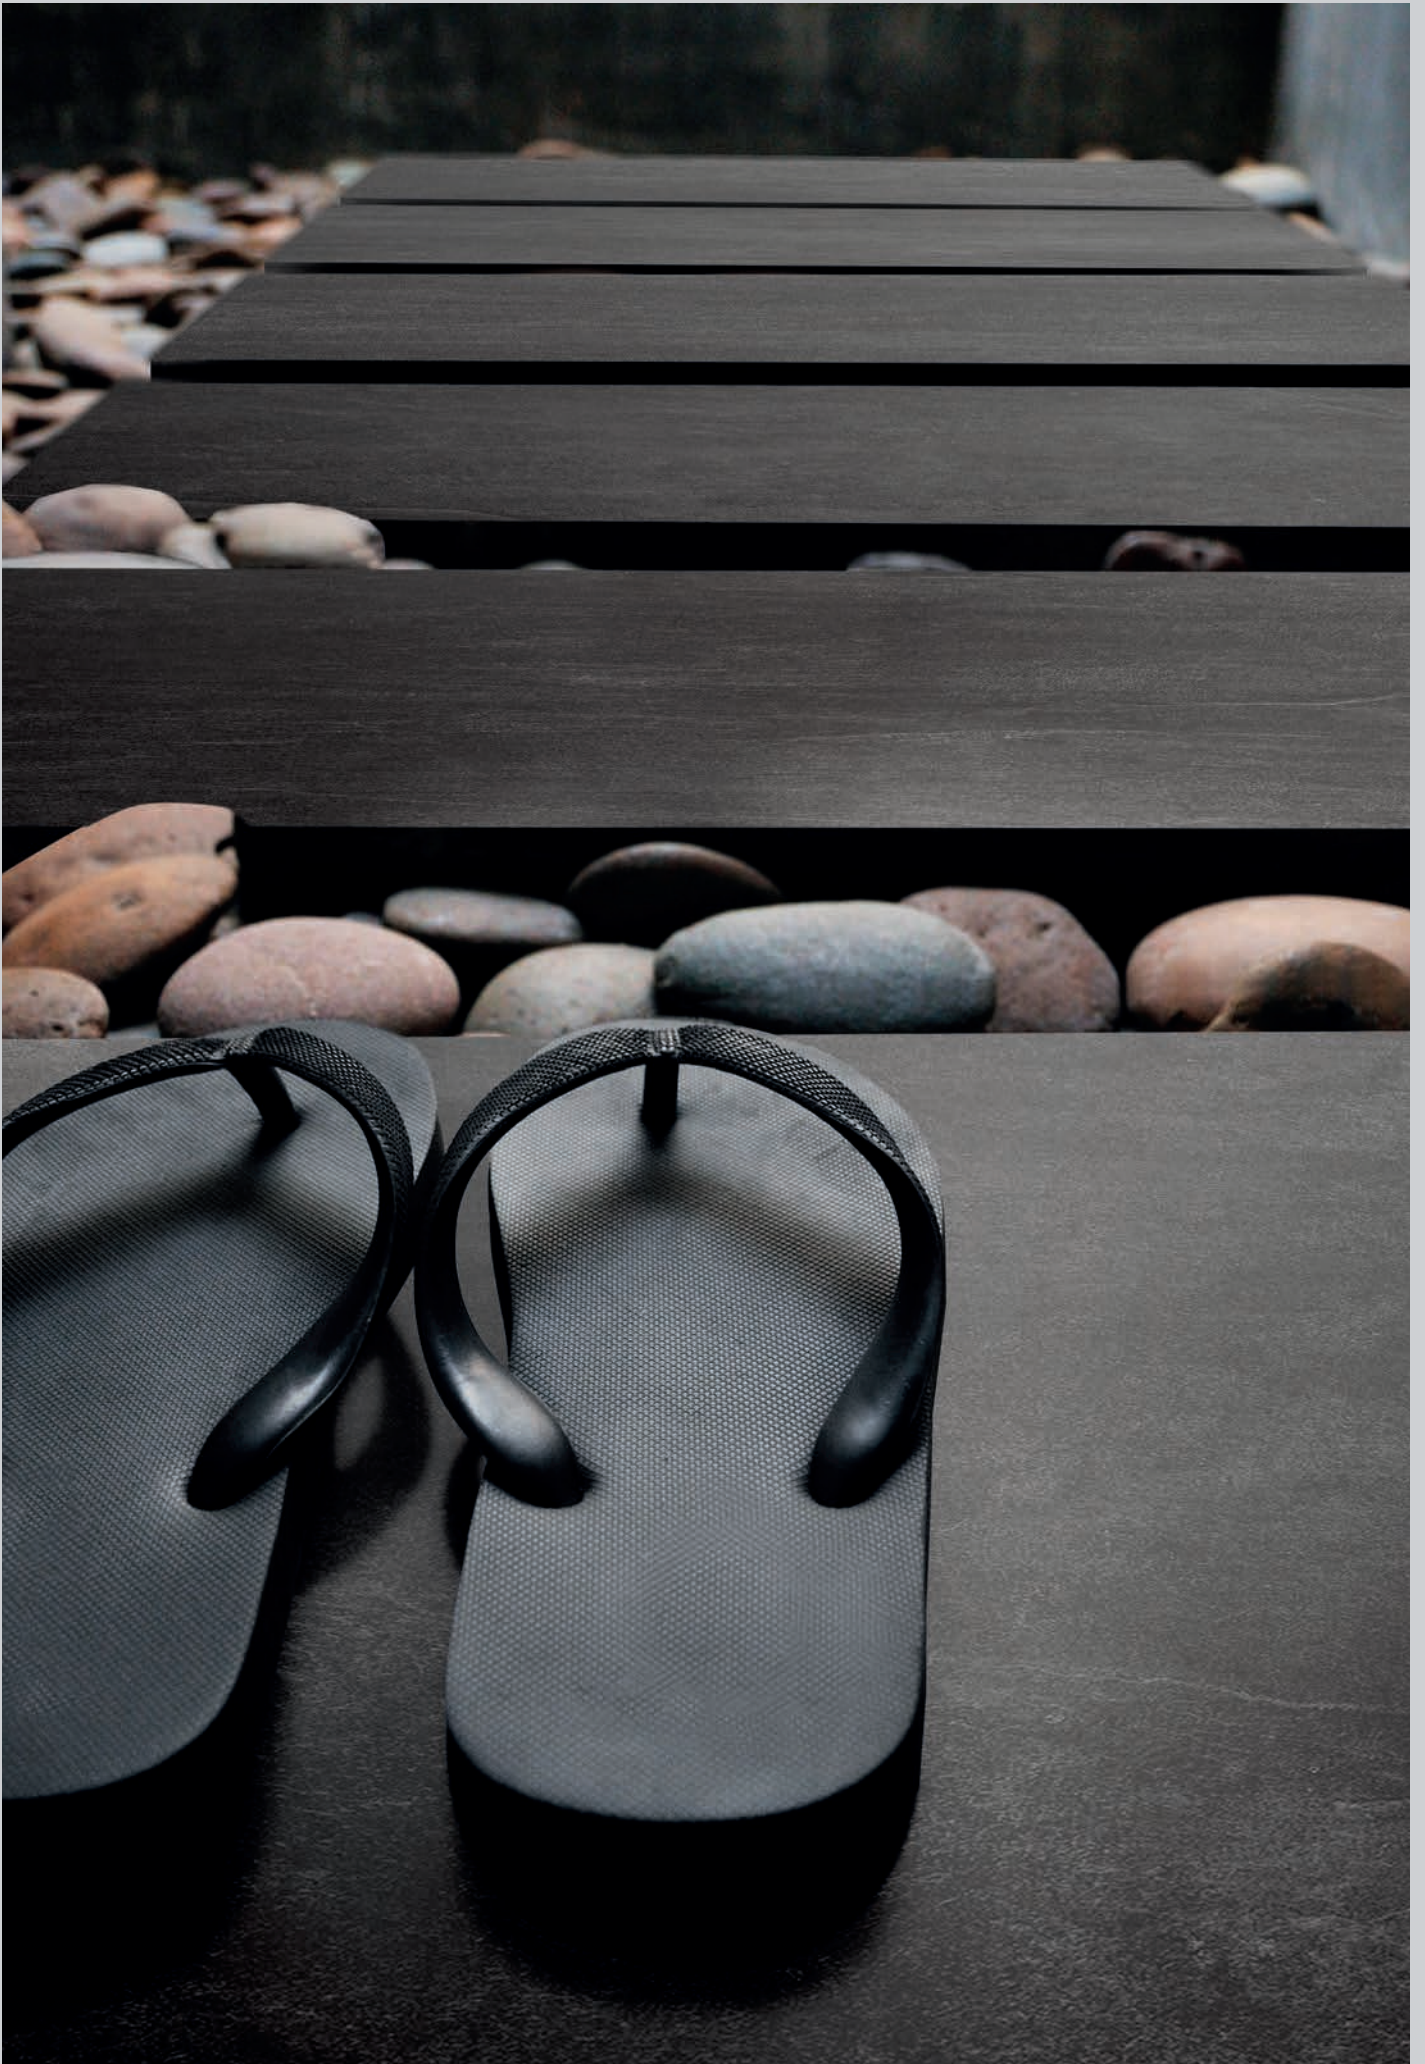

beige

grigio

piombo

nero

CE-NOR OUTDOOR

45x90  20mm

Rettificato monocalibro
Rectified monocaliber

Gres porcellanato colorato
in massa
Full-body coloured porcelain
stoneware