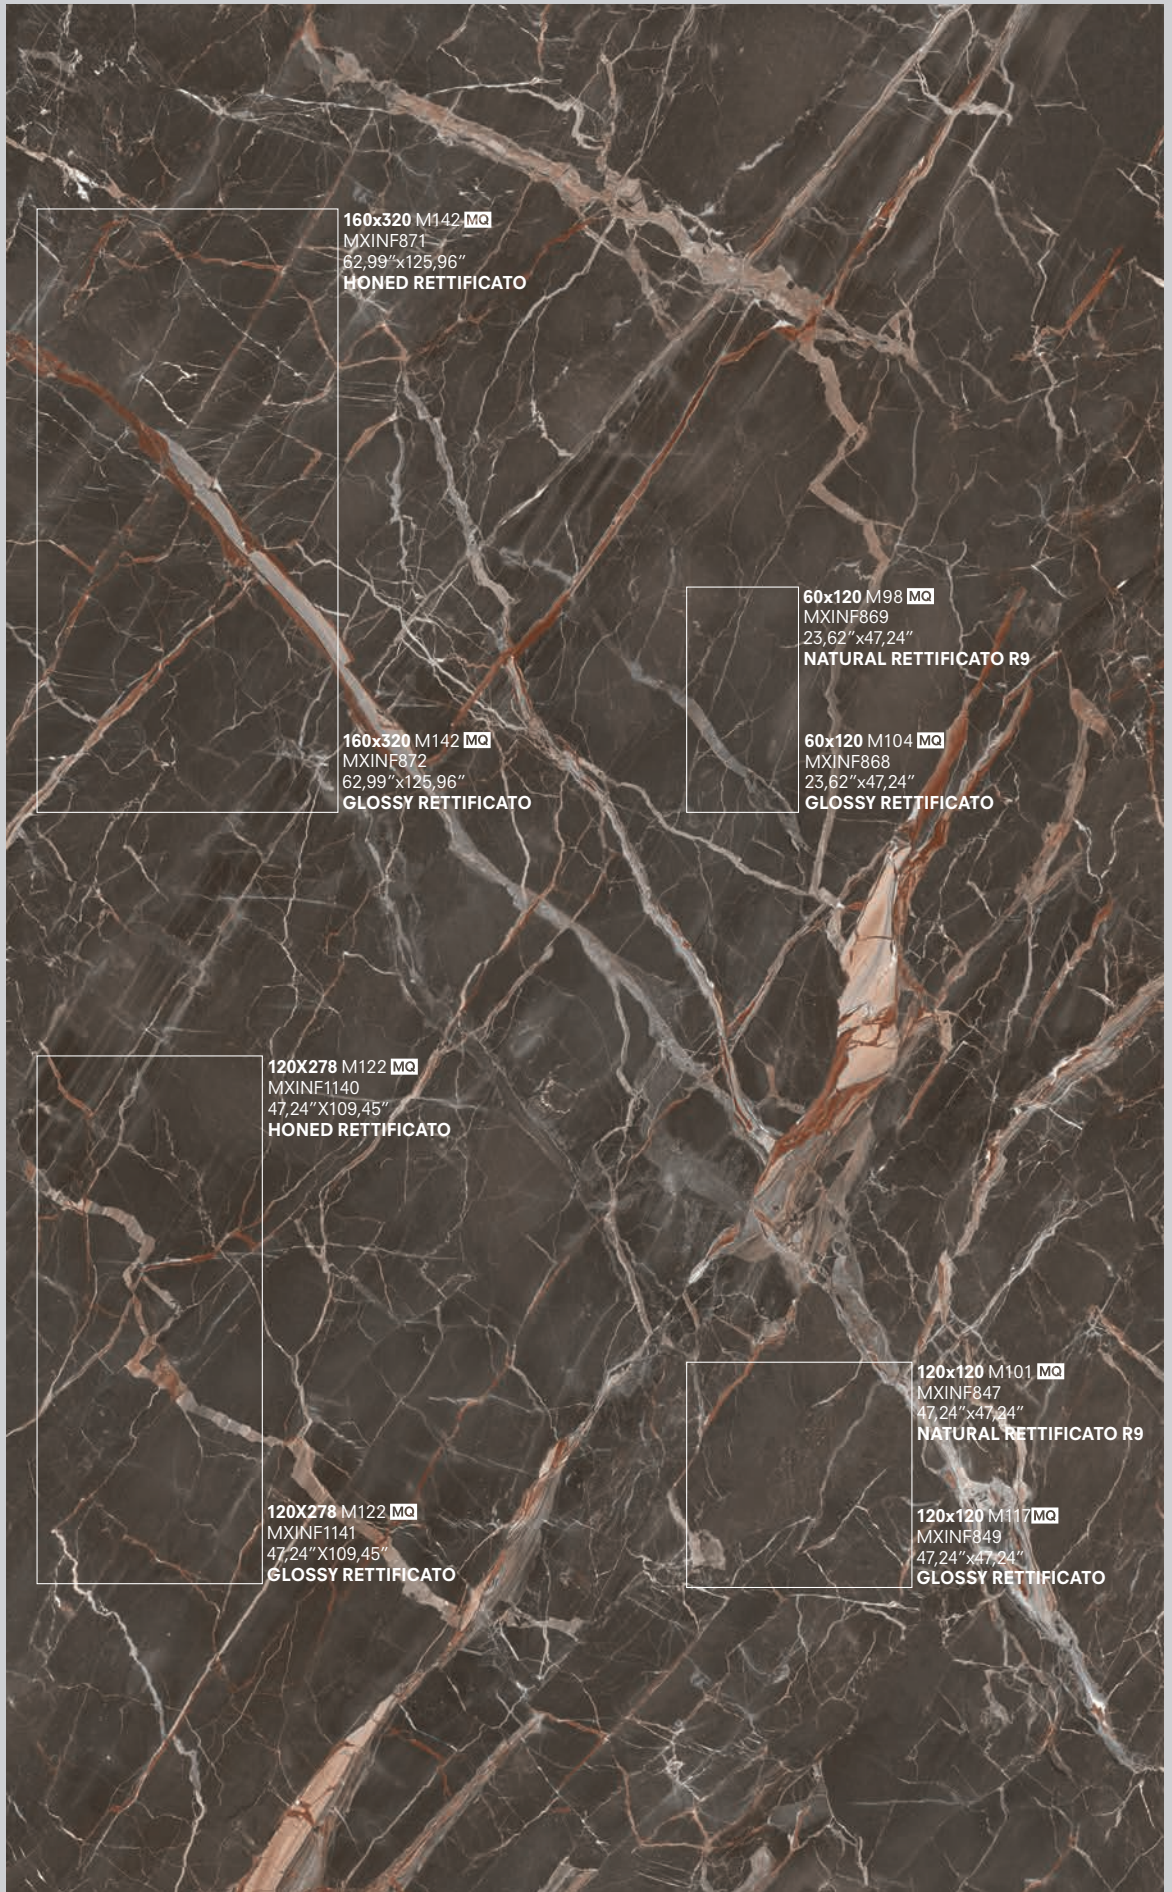

160x320 M142 MQ
MXINF871
62,99"x125,96"
HONED RETTIFICATO

160x320 M142 MQ
MXINF872
62,99"x125,96"
GLOSSY RETTIFICATO

60x120 M98 MQ
MXINF869
23,62"x47,24"
NATURAL RETTIFICATO R9

60x120 M104 MQ
MXINF868
23,62"x47,24"
GLOSSY RETTIFICATO

120X278 M122 MQ
MXINF1140
47,24"x109,45"
HONED RETTIFICATO

120X278 M122 MQ
MXINF1141
47,24"x109,45"
GLOSSY RETTIFICATO

120x120 M101 MQ
MXINF847
47,24"x47,24"
NATURAL RETTIFICATO R9

120x120 M117 MQ
MXINF849
47,24"x47,24"
GLOSSY RETTIFICATO

ombra di Caravaggio