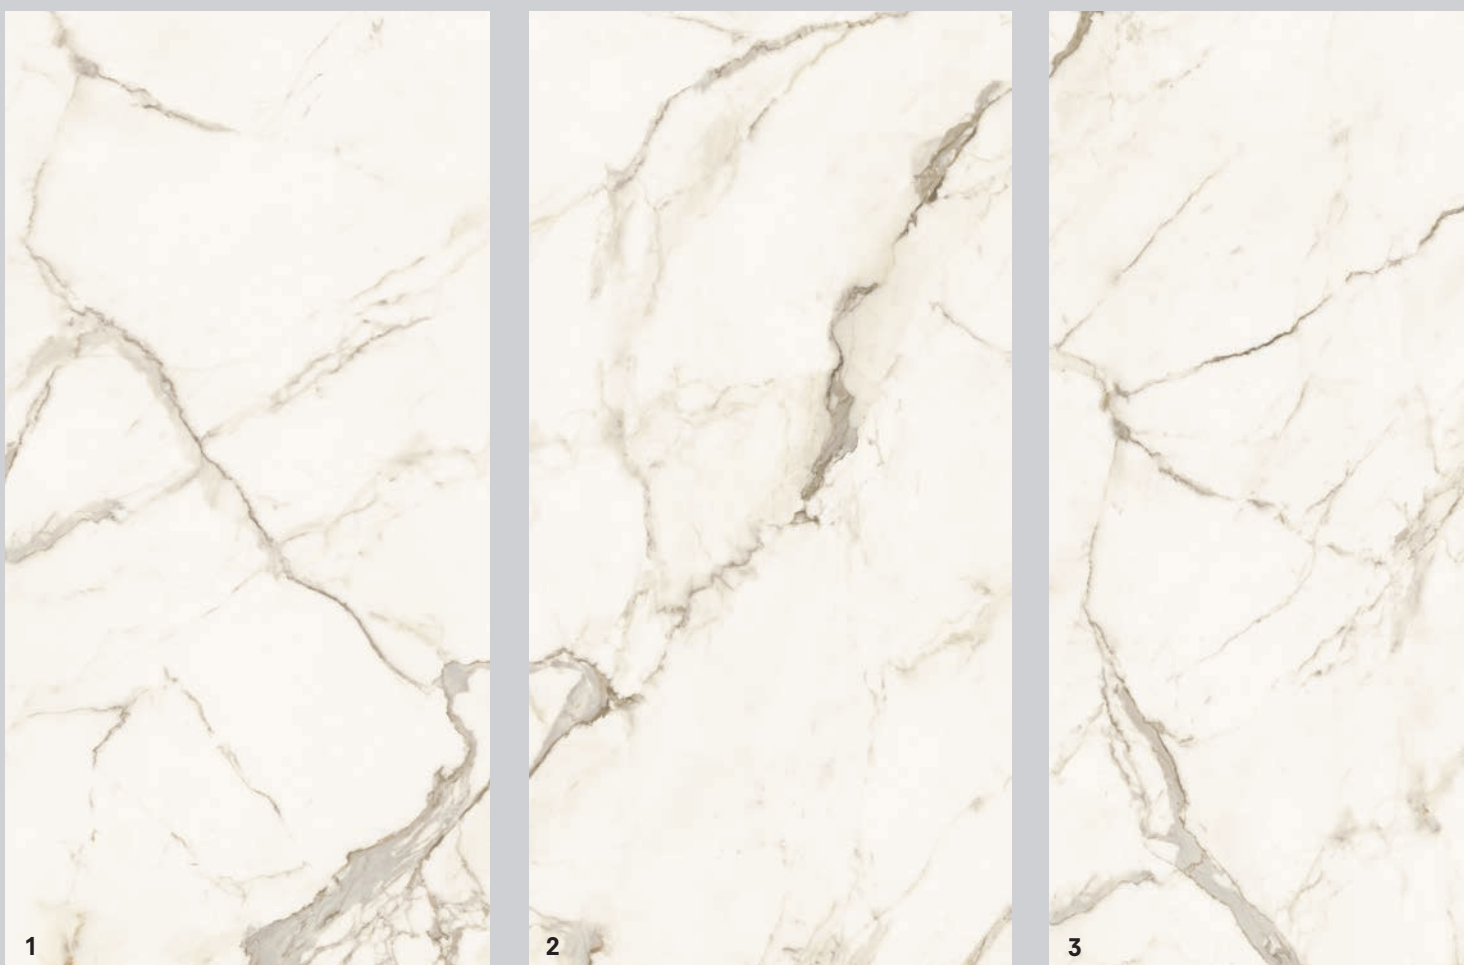

NEL FORMATO 160X320 IL "CALACATTA LIGHT" È PRODOTTO IN 4 DIFFERENTI FACCE PER ACCENTUARE L'EFFETTO NATURALE TIPICO DEL MARMO. IN FASE DI APPORTAMENTO DELL'ORDINE, LA SELEZIONE DELLE FACCE È RANDOM, PERTANTO LA RAFFIGURATA SI AGGANCIA ALLA QUARTA PER GARANTIRE UNA SOLUZIONE INFINITA. L'EFFETTO VENA CONTINUA FRA I DIVERSI PEZZI È SOGGETTA ALLA TOLLERANZA TIPICA DEL PRODOTTO LAPIDEO. **QUALORA SIA RICHIESTA LA VENATURA**