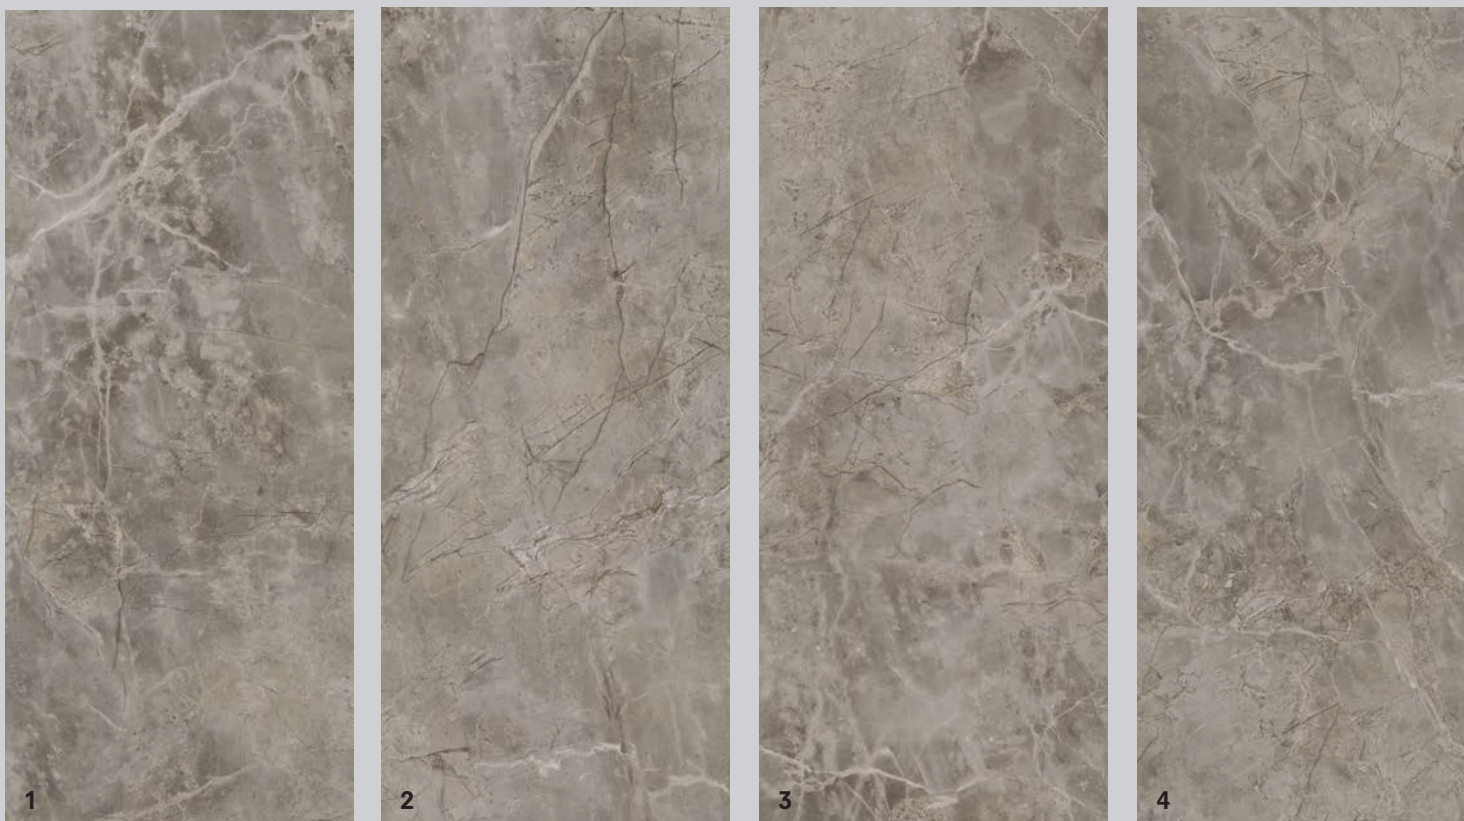

NEL FORMATO 120X278 IL "FIOR DI BOSCO" È PRODOTTO IN 5 DIFFERENTI FACCE PER ACCENTUARE L'EFFETTO NATURALE TIPICO DEL MARMO. IN FASE DI APPRONTAMENTO DELL'ORDINE, LA SELEZIONE DELLE FACCE È RANDOM, PERTANTO LA VE
RAFFIGURATA SI AGGANCIA ALLA QUINTA PER GARANTIRE UNA SOLUZIONE INFINITA. L'EFFETTO VENA CONTINUA FRA I DIVERSI PEZZI È SOGGETTA ALLA TOLLERANZA TIPICA DEL PRODOTTO LAPIDEO. **QUALORA SIA RICHIESTA LA VENATUR**