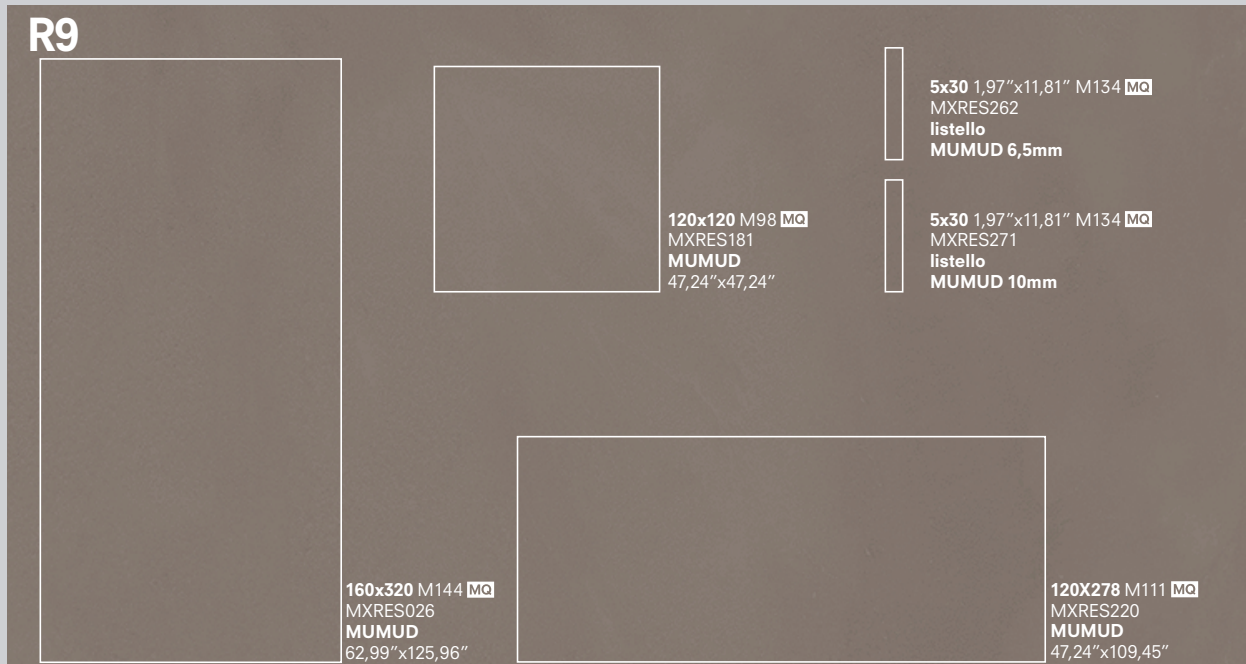

mumud

mulava

Decorazioni
& accessori
Decors & trims

MUTALC
MUASH
MUPOWDER
MUMUD
MULAVA

40x80x5 15,75"x31,50"x1,97"
gradino angolare M
10 mm M137 PZ

40x80x5 15,75"x31,50"x1,97"
gradino lineare M
10 mm M130 PZ