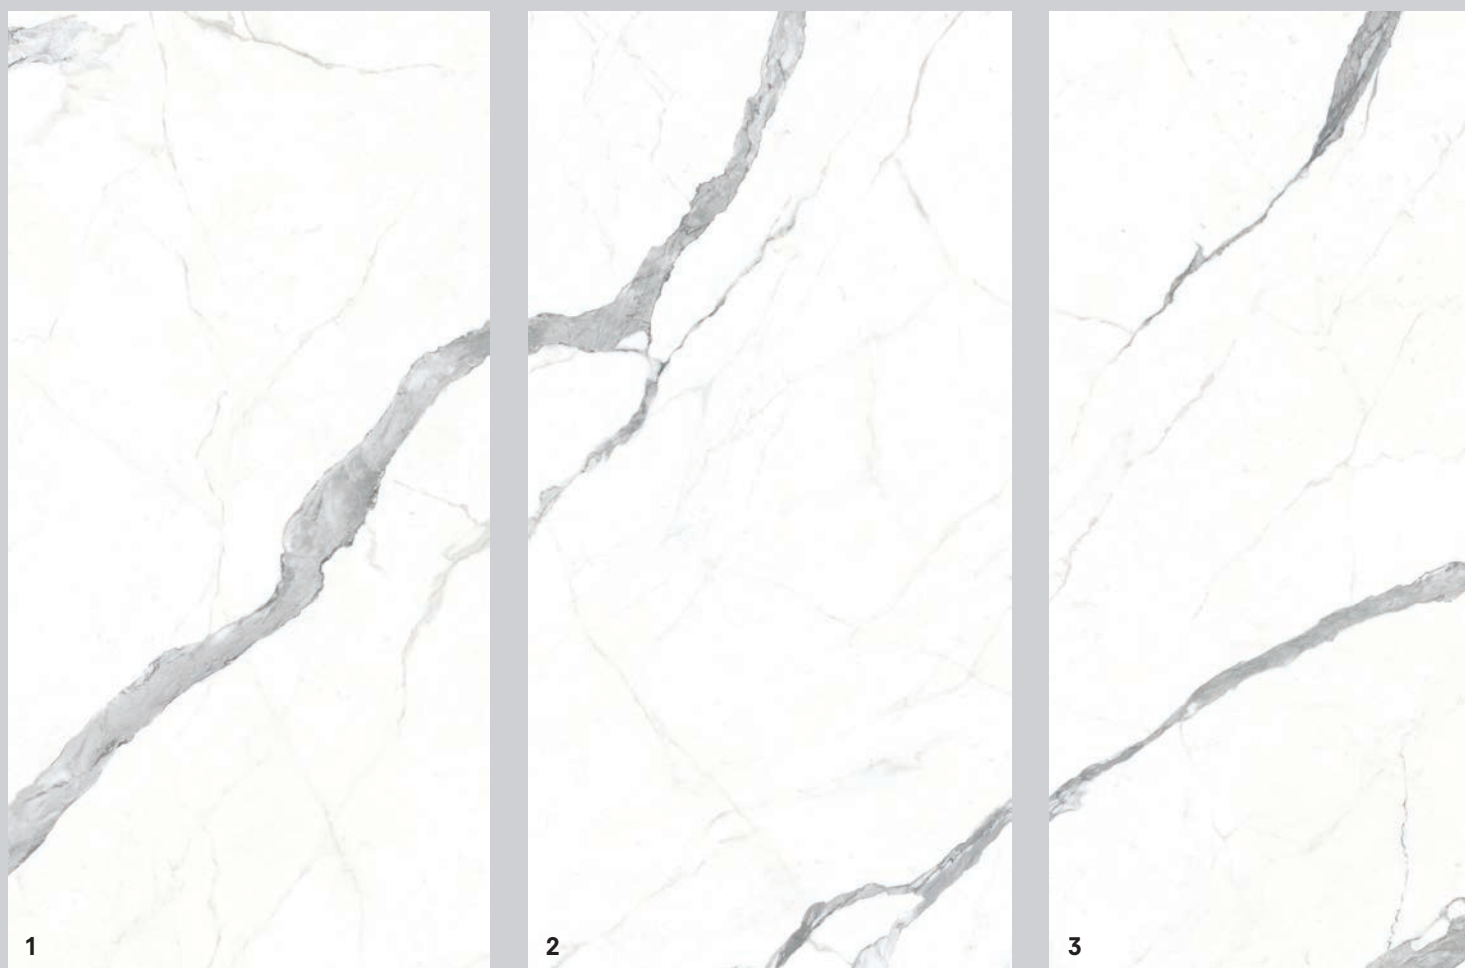

NEL FORMATO 160X320 IL "STATUARIO" È PRODOTTO IN 4 DIFFERENTI FACCE PER ACCENTUARE L'EFFETTO NATURALE TIPICO DEL MARMO. IN FASE DI APPRONTAMENTO DELL'ORDINE, LA SELEZIONE DELLE FACCE È RANDOM, PERTANTO LA VENA RAFFIGURATA SI AGGANCIA ALLA QUARTA PER GARANTIRE UNA SOLUZIONE INFINITA. L'EFFETTO VENA CONTINUA FRA I DIVERSI PEZZI È SOGGETTA ALLA TOLLERANZA TIPICA DEL PRODOTTO LAPIDEO. **QUALORA SIA RICHIESTA LA VENATURA**