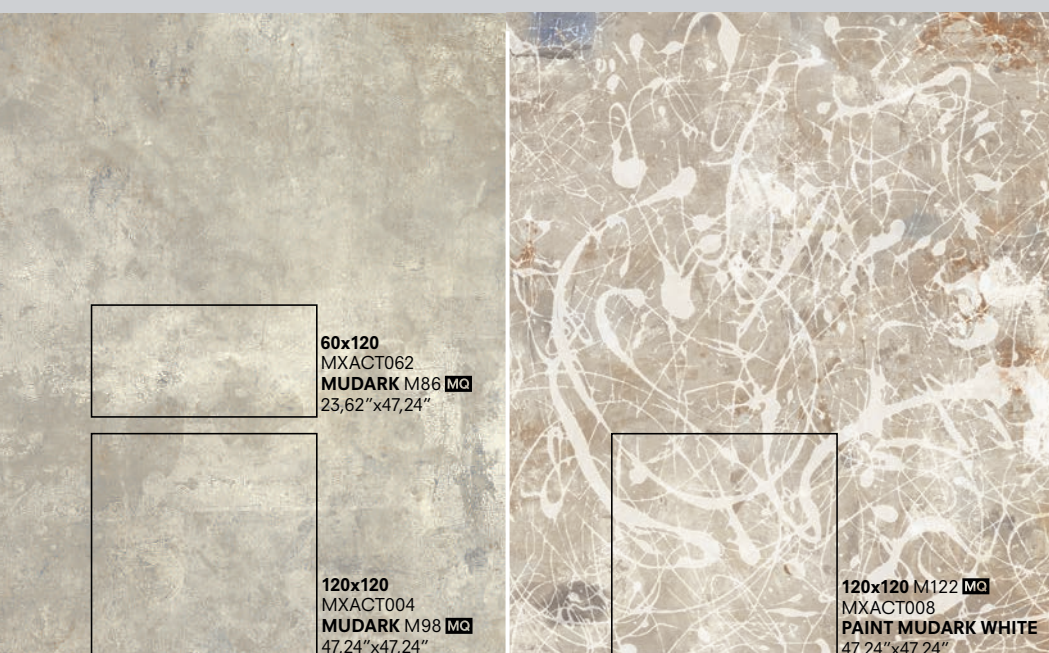

80x120 3.15"x47,24"
battiscopa
6,5 mm M36 PZ