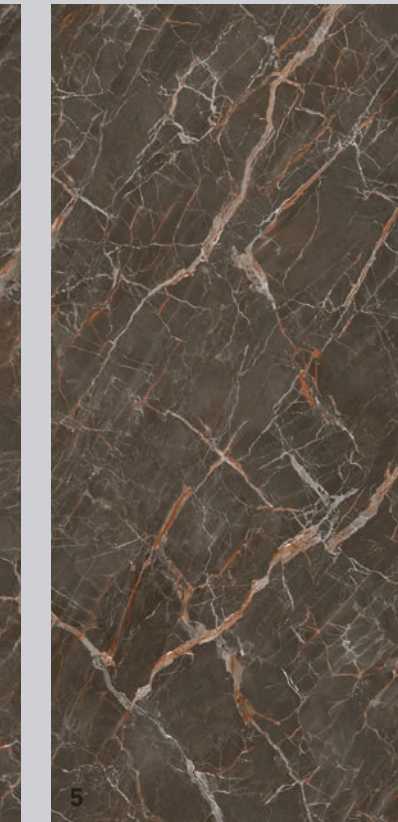

INCONTRO LA VENATURA CONTINUATIVA FRA I DIVERSI PEZZI NON È GARANTITA. RISPETTARE LA SUCCESSIONE RAFFIGURATA PER RICREARE LA SINCRONIZZAZIONE. LA PRIMA VENATURA CONTINUATIVA SARÀ PREVISTO UN SUPPLEMENTO DI PREZZO.