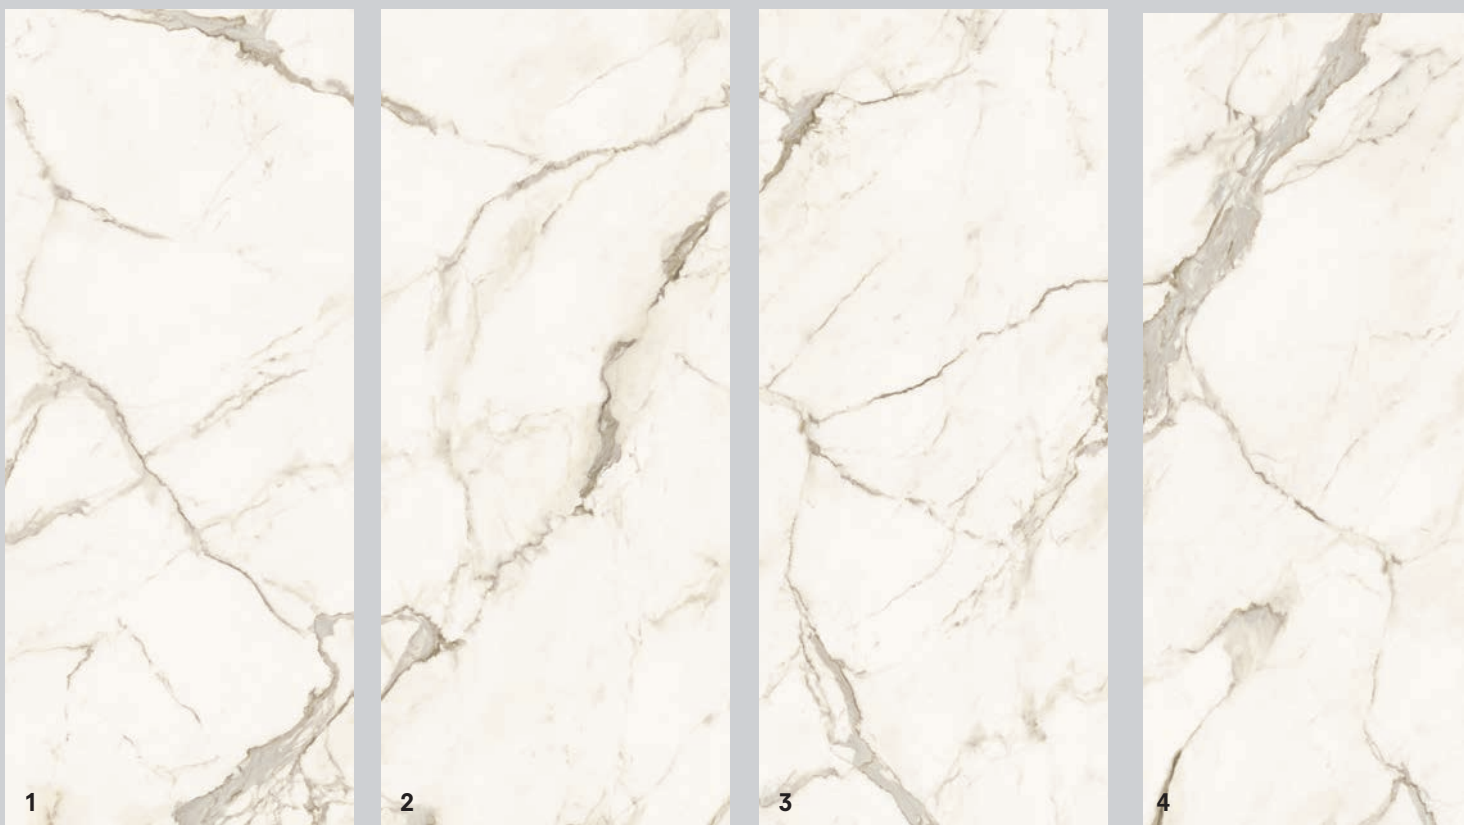

8x120 3.15"x47,24"

glossy/honed M45 PZ

GRADINO LINEARE LL 6,5mm

33x120x5 12,99"x47,24"x1,97"

glossy/honed M172 PZ

GRADINO ANGOLARE LL 6,5mm

33x120x5 12,99"x47,24"x1,97"

glossy/honed M183 PZ