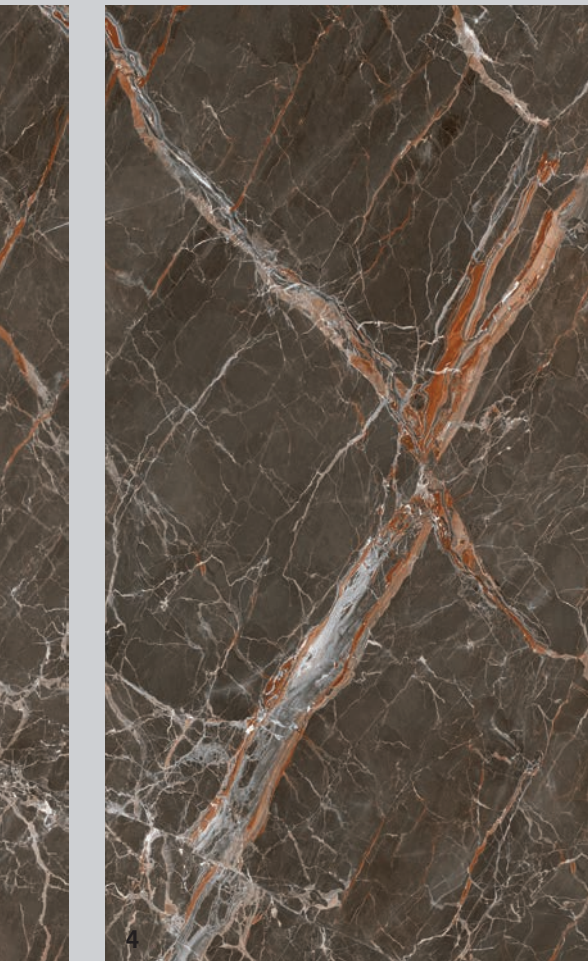

INCONTRO LA VENATURA CONTINUATIVA FRA I DIVERSI PEZZI NON È GARANTITA. RISPETTARE LA SUCCESSIONE RAFFIGURATA PER RICREARE LA SINCRONIZZAZIONE. LA PRIMA VENATURA CONTINUATIVA SARÀ PREVISTO UN SUPPLEMENTO DI PREZZO.

MAR-INF

160x320 120x278 120x120
60x120 $\frac{3}{8}$ 6,5mm

Glossy, Honed e
Natural Rettificato

Gres porcellanato
Porcelain stoneware

INKJET