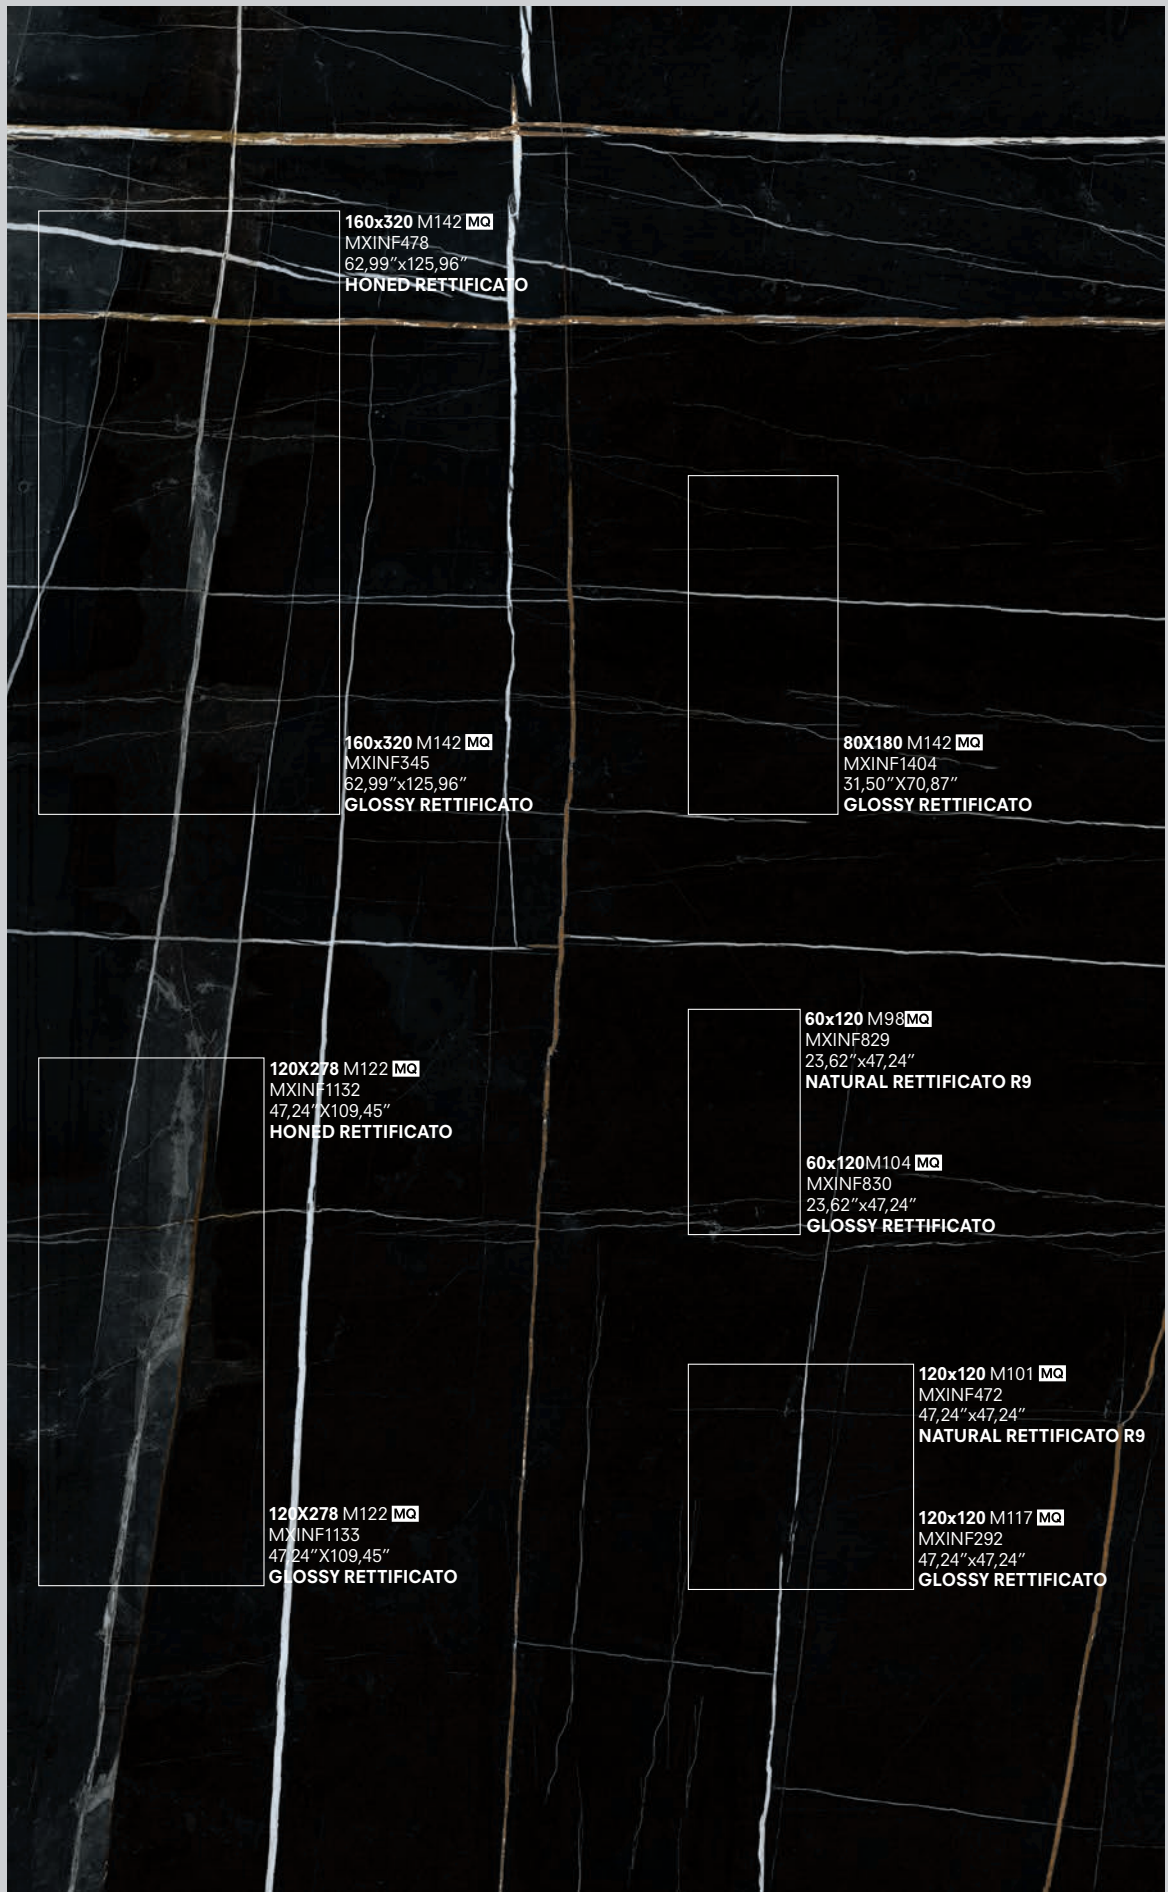

Sahara Noir

160x320 M142 MQ
MXINF478
62,99"x125,96"
HONED RETTIFICATO

160x320 M142 MQ
MXINF345
62,99"x125,96"
GLOSSY RETTIFICATO

80x180 M142 MQ
MXINF1404
31,50"x70,87"
GLOSSY RETTIFICATO

120x278 M122 MQ
MXINF1132
47,24"x109,45"
HONED RETTIFICATO

60x120 M98 MQ
MXINF829
23,62"x47,24"
NATURAL RETTIFICATO R9

60x120 M104 MQ
MXINF830
23,62"x47,24"
GLOSSY RETTIFICATO

120x278 M122 MQ
MXINF1133
47,24"x109,45"
GLOSSY RETTIFICATO

120x120 M101 MQ
MXINF472
47,24"x47,24"
NATURAL RETTIFICATO R9

120x120 M117 MQ
MXINF292
47,24"x47,24"
GLOSSY RETTIFICATO