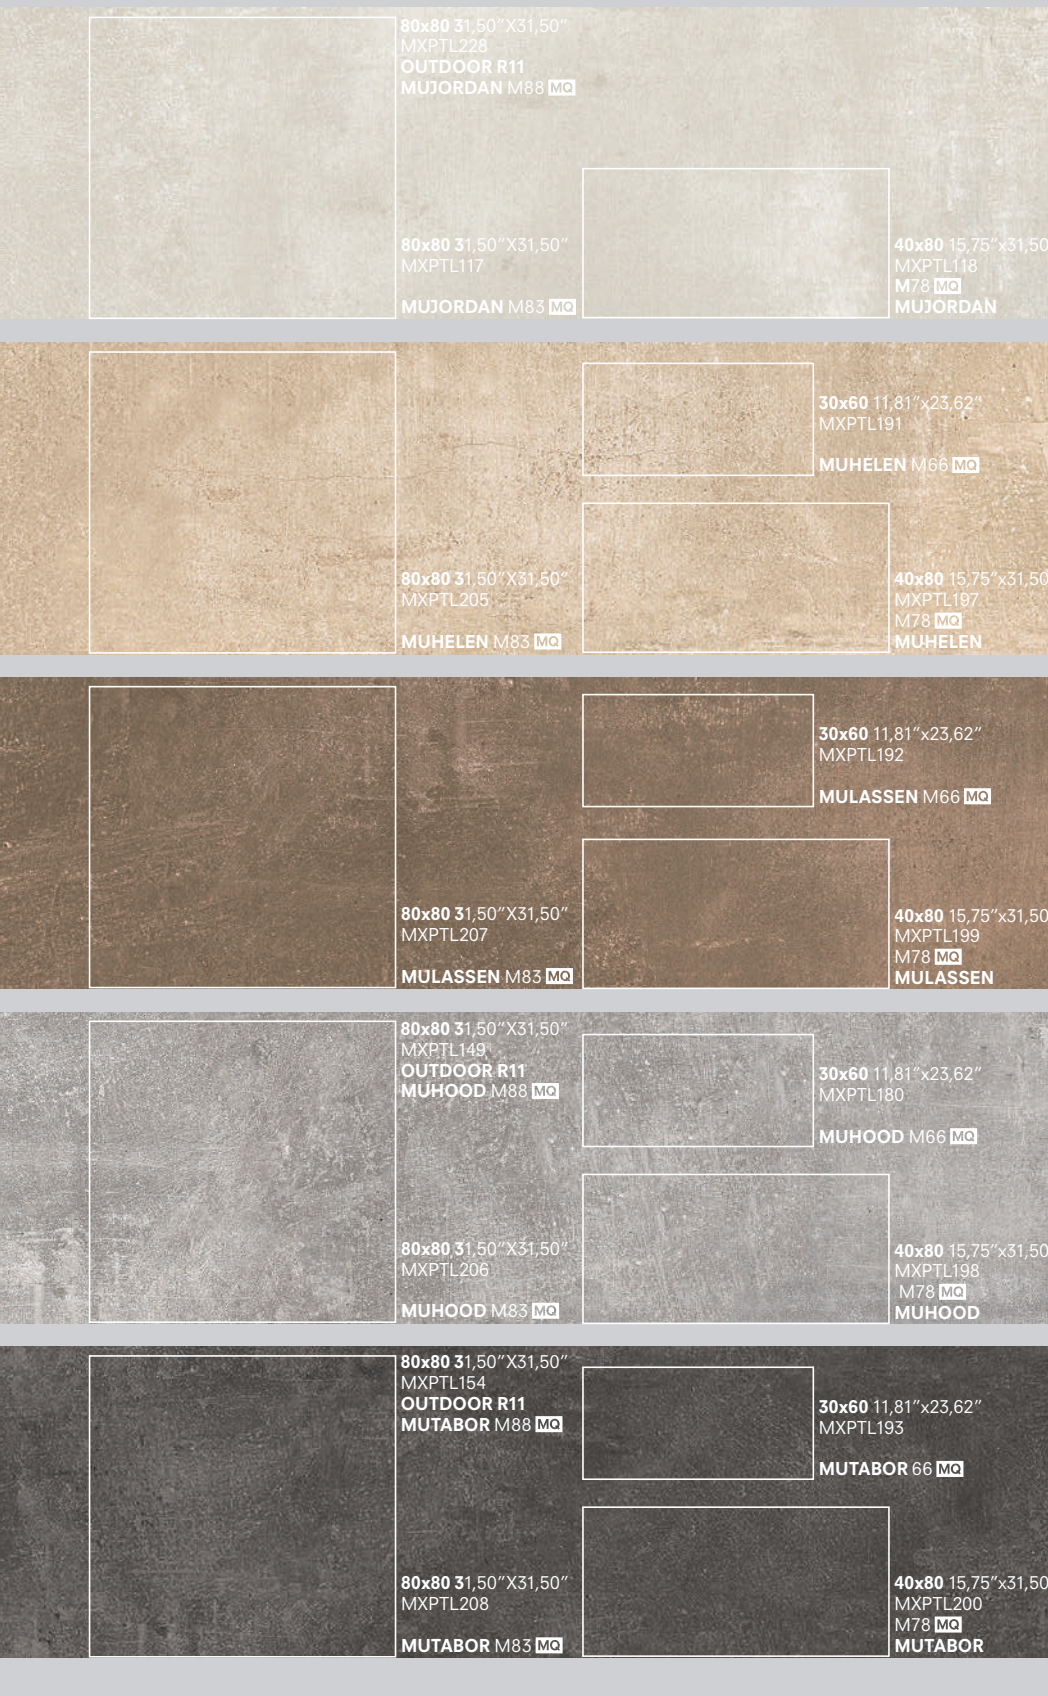

40X80X5 15,75" x 31,50" x 1,97"
LINEARE M 10 mm
MUHELEN M130 **PZ**
MUHOOD M130 **PZ**
MULASSEN M130 **PZ**
MUTABOR M130 **PZ**

40X80X5 15,75" x 31,50" x 1,97"
ANGOLARE M 10 mm
MUHELEN M137 **PZ**
MUHOOD M137 **PZ**
MULASSEN M137 **PZ**
MUTABOR M137 **PZ**