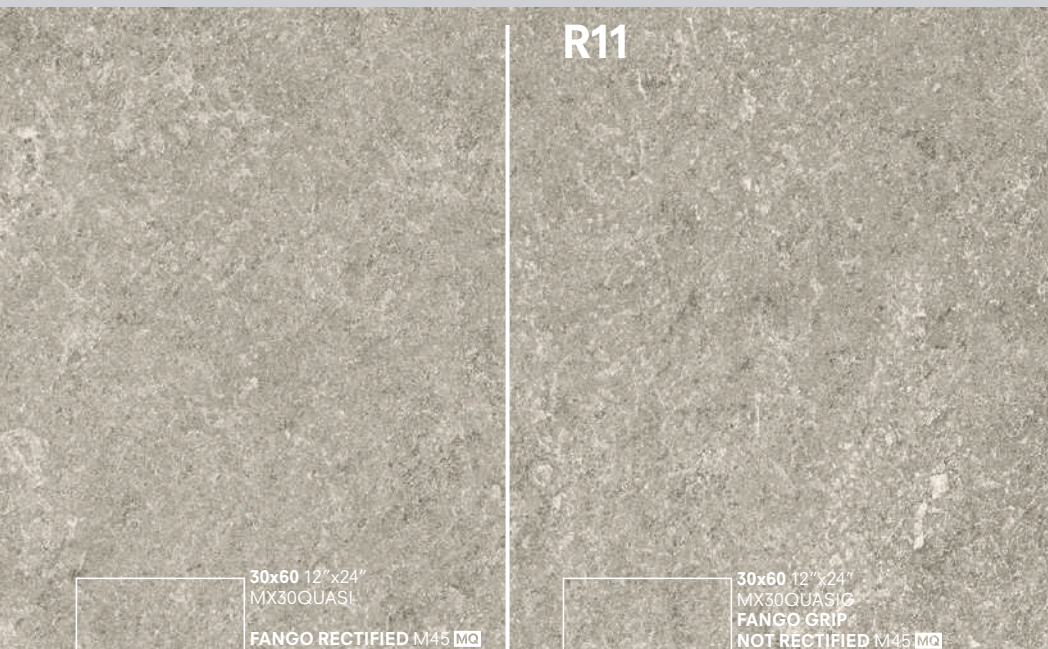

CE-QUA

60x120 \pm 10mm

60x60 30x60 \pm 9,5mm

Rettificato monocalibro
Rectified monocaliber

Gres porcellanato colorato
in massa
Full-body coloured porcelain
stoneware

INKJET

Conforme According to
UNI EN 14411 - G Bla