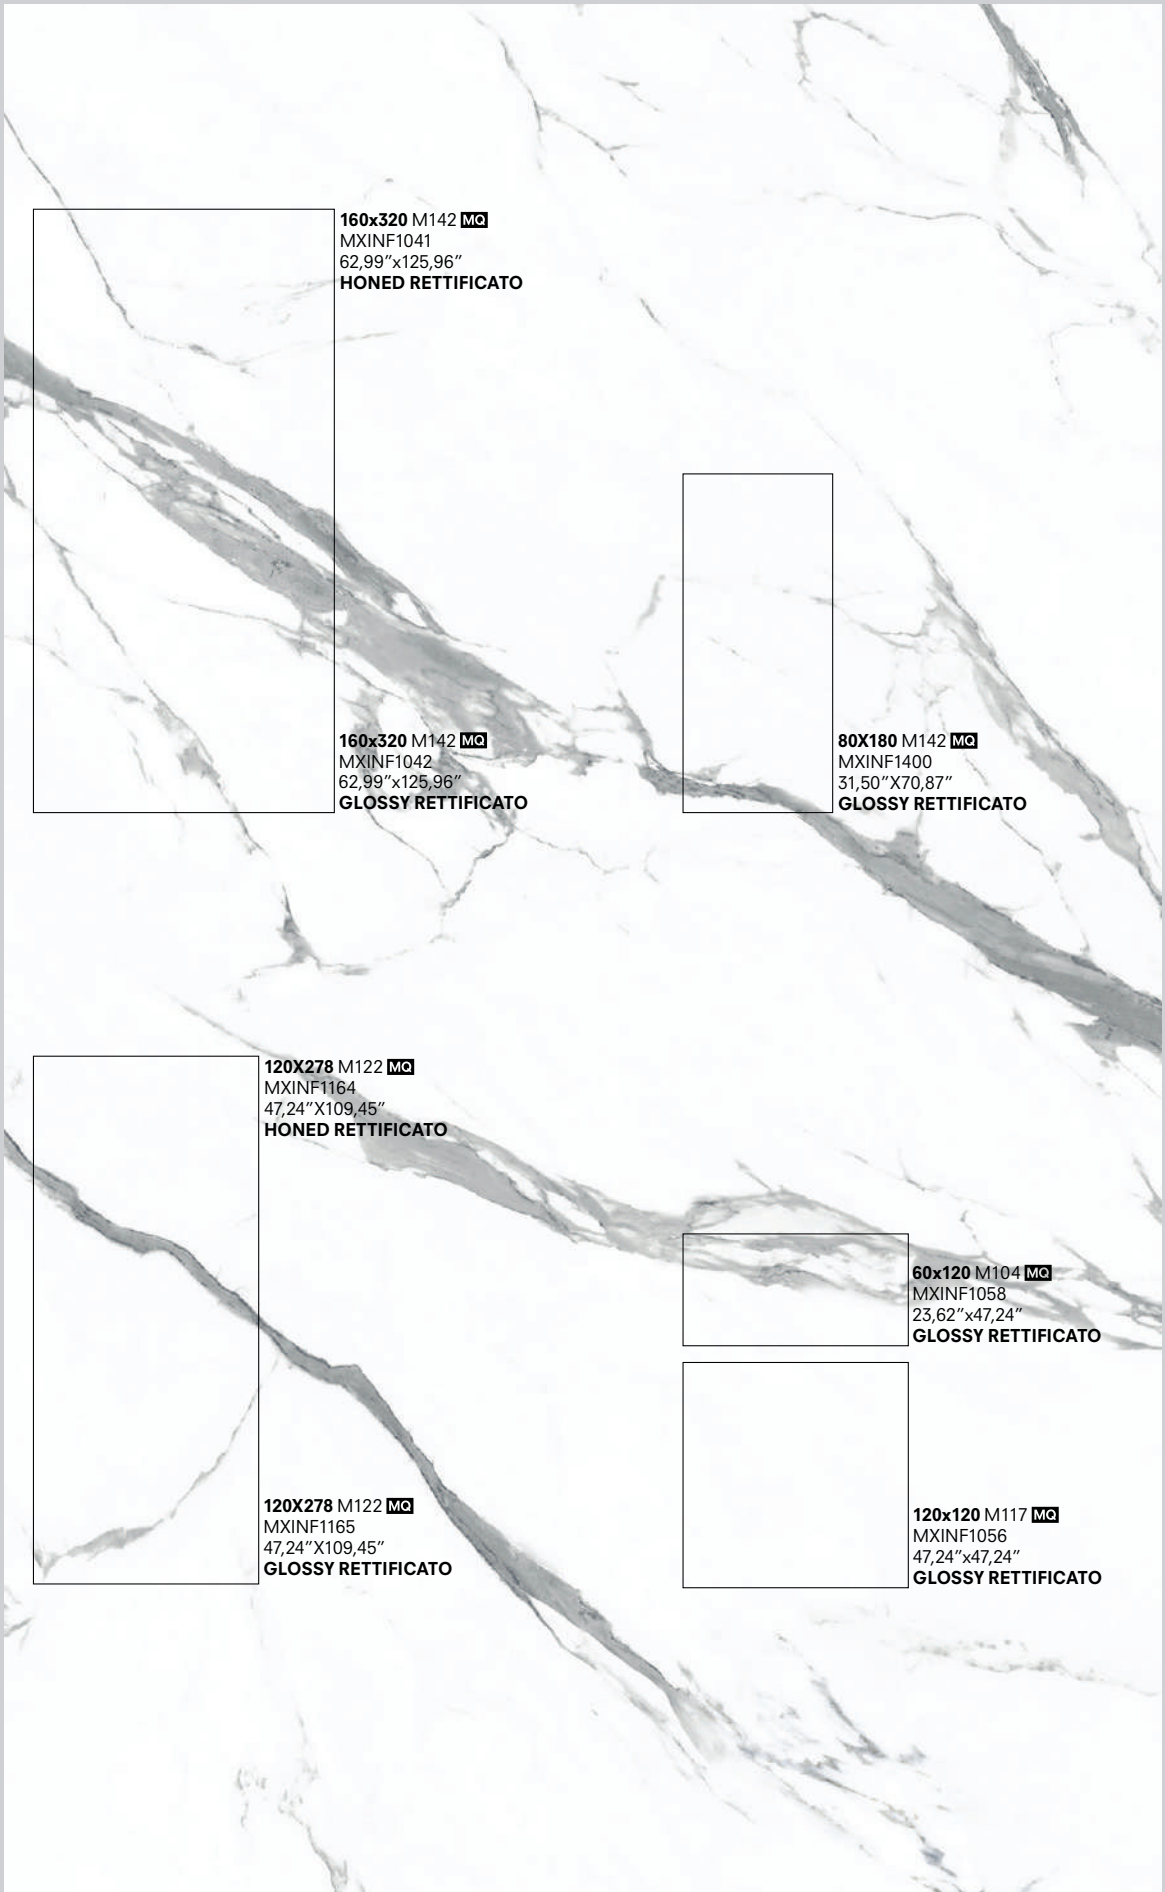

160x320 M142 MQ
MXINF1041
62,99"x125,96"
HONED RETTIFICATO

160x320 M142 MQ
MXINF1042
62,99"x125,96"
GLOSSY RETTIFICATO

80x180 M142 MQ
MXINF1400
31,50"x70,87"
GLOSSY RETTIFICATO

120x278 M122 MQ
MXINF1164
47,24"x109,45"
HONED RETTIFICATO