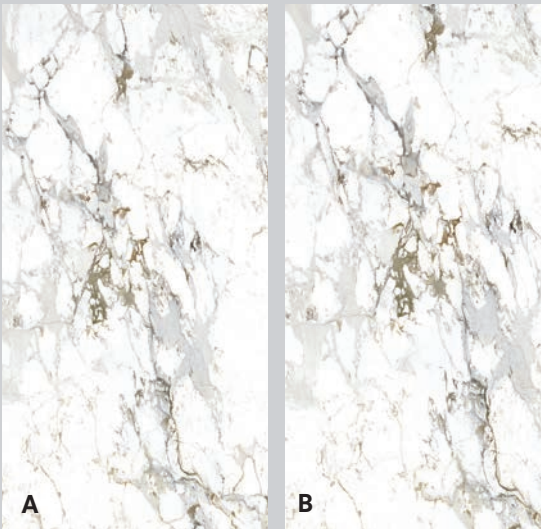

BOOKMATCH "A" 160X320

160x320 M142 MQ
MXINF1251
62,99"x125,96"
GLOSSY RETTIFICATO

160x320 M142 MQ
MXINF1249
62,99"x125,96"
HONED RETTIFICATO

BOOKMATCH "B" 160X320

160x320 M142 MQ
MXINF1252
62,99"x125,96"
GLOSSY RETTIFICATO

160x320 M142 MQ
MXINF1250
62,99"x125,96"
HONED RETTIFICATO

LA GRAFICA DELLO CAPRAIA BOOKMATCH CONSENTE DI RICREARE DELLE COMPOSIZIONI INFINITE PERCHÉ LE VENATURE COMBACIANO SIA VERTICALMENTE CHE ORIZZONTALMENTE. PER OTTENERE QUESTI EFFETTI SPECULARI, È IMPORTANTE SEGUIRE LA SUCCESSIONE DELLE LETTERE COME NEL DISEGNO PROPOSTO.