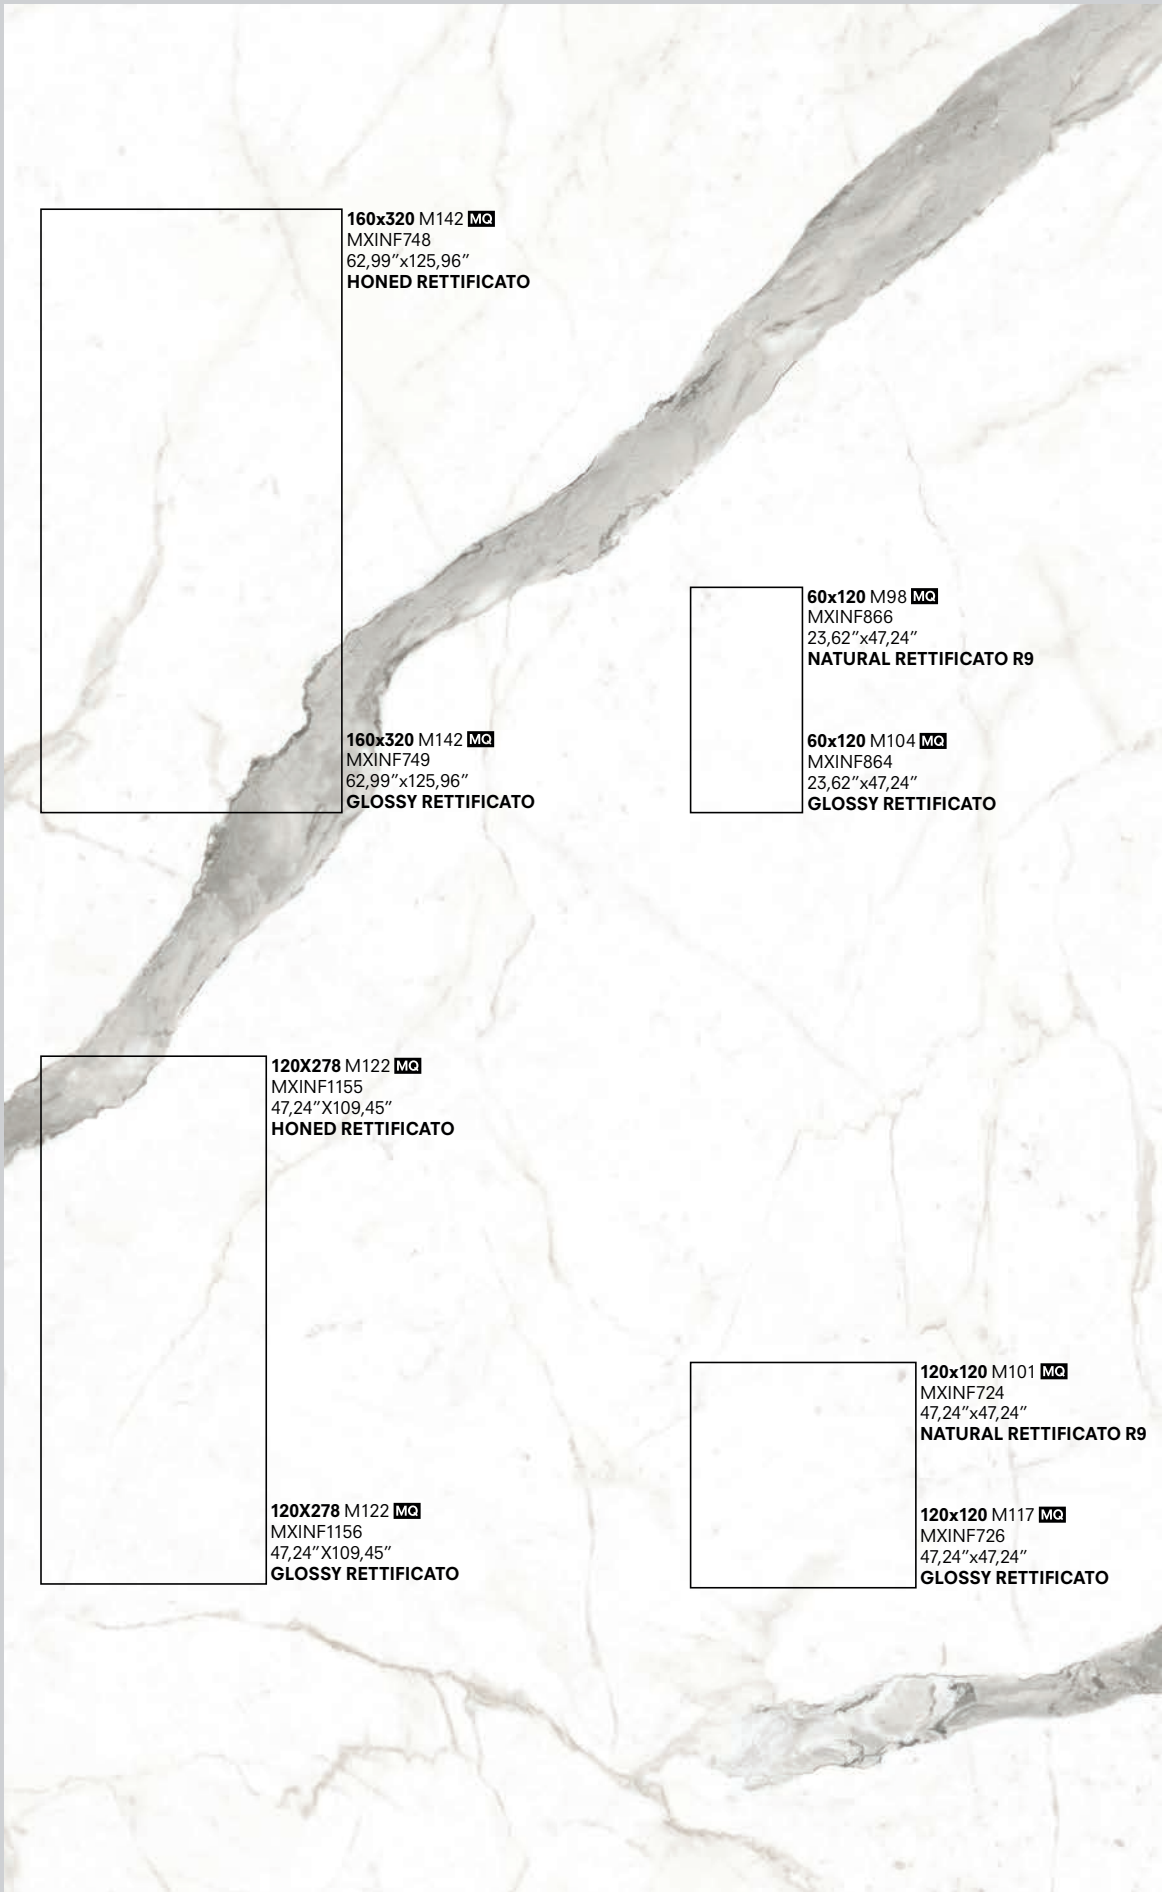

160x320 M142 MQ
MXINF748
62,99"x125,96"
HONED RETTIFICATO

160x320 M142 MQ
MXINF749
62,99"x125,96"
GLOSSY RETTIFICATO

60x120 M98 MQ
MXINF866
23,62"x47,24"
NATURAL RETTIFICATO R9

60x120 M104 MQ
MXINF864
23,62"x47,24"
GLOSSY RETTIFICATO

120X278 M122 MQ
MXINF1155
47,24"x109,45"
HONED RETTIFICATO

120X278 M122 MQ
MXINF1156
47,24"x109,45"
GLOSSY RETTIFICATO

120x120 M101 MQ
MXINF724
47,24"x47,24"
NATURAL RETTIFICATO R9

120x120 M117 MQ
MXINF726
47,24"x47,24"
GLOSSY RETTIFICATO

statuario