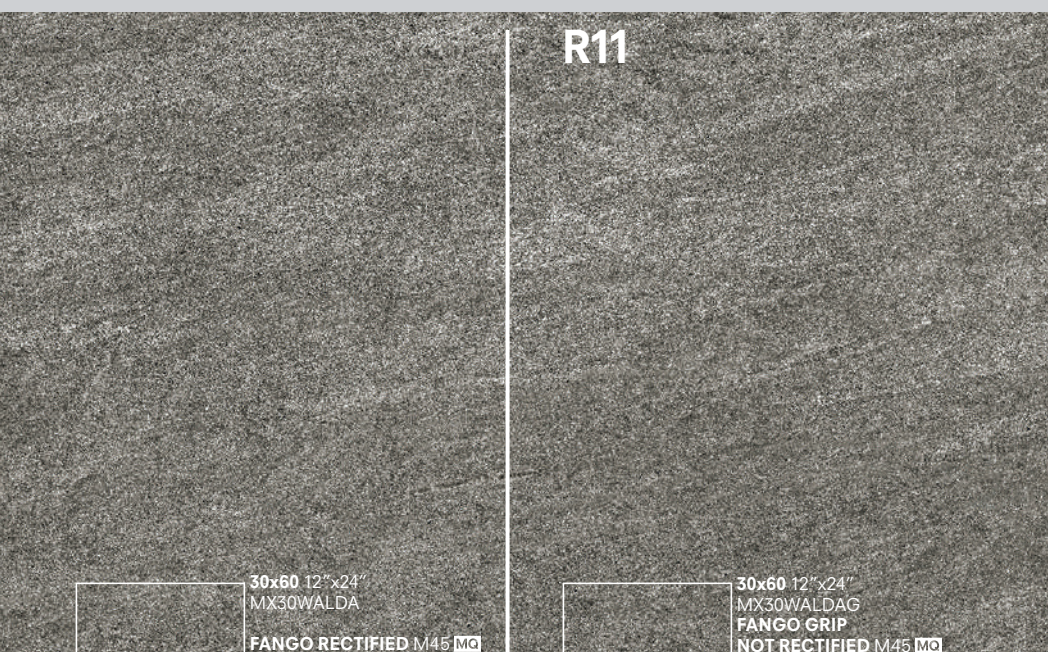

CE-WAL

60x120 \pm 10mm

60x60 30x60 \pm 9,5mm

Rettificato monocalibro
Rectified monocaliber

Gres porcellanato colorato
in massa
Full-body coloured porcelain
stoneware

INKJET

Conforme According to
UNI EN 14411 - G Bla